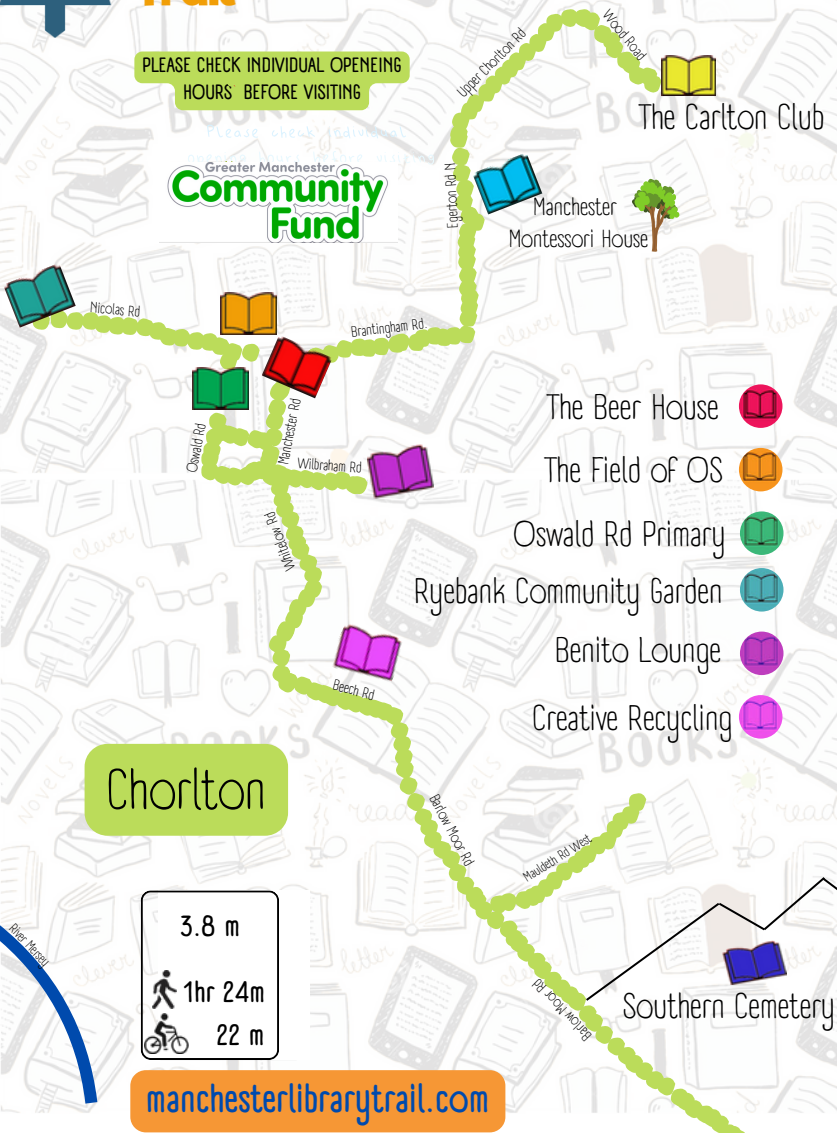

Manchester Little Library Trail

PLEASE CHECK INDIVIDUAL OPENING HOURS BEFORE VISITING

Greater Manchester
Community Fund

The Carlton Club

Manchester Montessori House

The Beer House

The Field of OS

Oswald Rd Primary

Ryebank Community Garden

Benito Lounge

Creative Recycling

Chorton

3.8 m
1hr 24m
22 m

Southern Cemetery

manchesterlibrarytrail.com